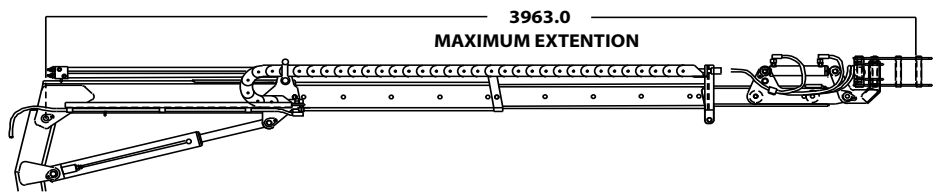

***With the Pole Grab removed, the Pole Grab Crane can be operated as a normal loading crane.***

## POLE GRAB FEATURES:

- SG Conversion
- Leg Cut Out Switch
- Hose Spiral Wrap
- Stainless Lift & Grab Cylinder Rods
- Pole Grab Complete

## TECHNICAL FEATURES:

	<b>1500</b>	<b>1000</b>
	<b>Crane with Pole Grab Removed</b>	
Capacity Class	1.50TM (14.6KnM)	1.25TM (12.2KnM)
Maximum Lift Capacity	1250KG @ 1.2M	990 @ 1.2M
Standard Outreach	3.00M	3.00M
With Additional Boom	4.00M	4.00M
Lifting Height Above Base Standard	4.10M	4.10M
With Additional Boom	5.09M	5.09M
Outreach Lifting Capacity	1.20M - 1250KG 2.10M - 714KG 3.00M - 500KG 4.00M - 375KG	1.20M - 990KG 2.10M - 606KG 3.00M - 421KG 4.00M - 310KG
Slewing Torque	2.2KnM	1.75KnM
Slewing Angle	290°	290°
Pump Capacity	4.9 > 7.0L/MIN	4.9 > 7.0L/MIN
Oil Tank Volume	3.0L	3.0L
Working Pressure	3200 PSI (223 BAR)	2500 PSI
Power Consumption	12volt 0>240amp 24volt 50>150amp	50>190amp 50>115amp
Weight - Manual Leg C/W Motor Mount & Storage Mount	18KG	18KG
Swing up Hydraulic Stabiliser Leg	43KG	43KG
Height Folded	1295MM	1295MM
	<b>Crane with Pole Grab Attached</b>	
Complete Weight - Standard Claws	287KG	277KG
Complete Weight - Large Claws	295KG	285KG