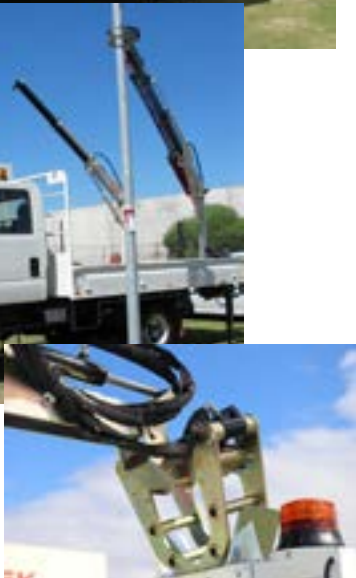

***The Kevrek Pole Grab pushes the boundries towards high quality Design and Engineering***

***Pole Grab Attachment  
Pole Grab Conversion  
Emergency Stop  
Operator Protection  
Hose Burst Protection  
Valve Control Guard  
Load Indicator***

***With the Pole Grab removed, the Pole Grab Crane can be operated as a normal loading crane.***