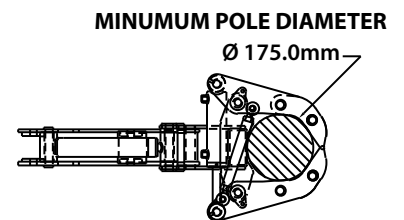

## POLE GRAB FEATURES:

- SG Conversion
- Leg Cut Out Switch
- Hose Spiral Wrap
- Stainless Lift & Grab Cylinder Rods
- Pole Grab Complete

## TECHNICAL FEATURES:

	<b>1500</b>	<b>1000</b>
	<b>Crane with Pole Grab Removed</b>	
Capacity Class	1.50TM (14.6KnM)	1.25TM (12.2KnM)
Maximum Lift Capacity	1250KG @ 1.2M	990 @ 1.2M
Standard Outreach	3.00M	3.00M
With Additional Boom	4.00M	4.00M
Lifting Height Above Base Standard	4.10M	4.10M
With Additional Boom	5.09M	5.09M
Outreach Lifting Capacity	1.20M - 1250KG 2.10M - 714KG 3.00M - 500KG 4.00M - 375KG	1.20M - 990KG 2.10M - 606KG 3.00M - 421KG 4.00M - 310KG
Slewing Torque	2.2KnM	1.75KnM
Slewing Angle	290°	290°
Pump Capacity	4.9 > 7.0L/MIN	4.9 > 7.0L/MIN
Oil Tank Volume	3.0L	3.0L
Working Pressure	3200 PSI (223 BAR)	2500 PSI
Power Consumption	12volt 0>240amp 24volt 50>150amp	50>190amp 50>115amp
Weight - Manual Leg C/W Motor Mount & Storage Mount	18KG	18KG
Swing up Hydraulic Stabiliser Leg	43KG	43KG
Height Folded	1295MM	1295MM
	<b>Crane with Pole Grab Attached</b>	
Complete Weight - Standard Claws	287KG	277KG
Complete Weight - Large Claws	295KG	285KG