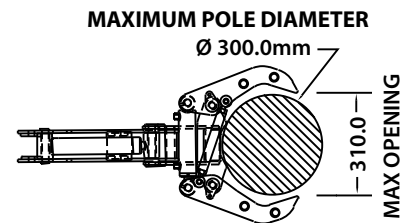

## POLE GRAB FEATURES:

- SG Conversion
- Leg Cut Out Switch
- Hose Spiral Wrap
- Stainless Lift & Grab Cylinder Rods
- Pole Grab Complete

## TECHNICAL FEATURES:

	<b>1500</b>	<b>1000</b>
	<b>Crane with Pole Grab Removed</b>	
Capacity Class	1.50TM (14.6KnM)	1.25TM (12.2KnM)
Maximum Lift Capacity	1250KG @ 1.2M	990 @ 1.2M
Standard Outreach	3.00M	3.00M
With Additional Boom	4.00M	4.00M
Lifting Height Above Base Standard	4.10M	4.10M
With Additional Boom	5.09M	5.09M
Outreach Lifting Capacity	1.20M - 1250KG 2.10M - 714KG 3.00M - 500KG 4.00M - 375KG	1.20M - 990KG 2.10M - 606KG 3.00M - 421KG 4.00M - 310KG
Slewing Torque	2.2KnM	1.75KnM
Slewing Angle	290°	290°
Pump Capacity	4.9 > 7.0L/MIN	4.9 > 7.0L/MIN
Oil Tank Volume	3.0L	3.0L
Working Pressure	3200 PSI (223 BAR)	2500 PSI
Power Consumption	12volt 0>240amp 24volt 50>150amp	50>190amp 50>115amp
Weight - Manual Leg C/W Motor Mount & Storage Mount	18KG	18KG
Swing up Hydraulic Stabiliser Leg	43KG	43KG
Height Folded	1295MM	1295MM
	<b>Crane with Pole Grab Attached</b>	
Complete Weight - Standard Claws	287KG	277KG
Complete Weight - Large Claws	295KG	285KG