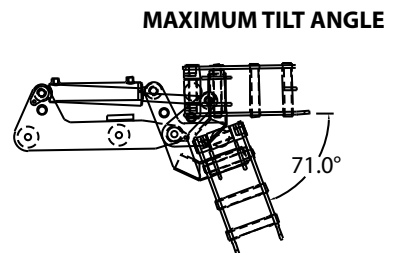

## POLE GRAB FEATURES:

- SG Conversion
- Leg Cut Out Switch
- Hose Spiral Wrap
- Stainless Lift & Grab Cylinder Rods
- Pole Grab Complete

## TECHNICAL FEATURES:

	<b>1500</b>	<b>1000</b>
	<b>Crane with Pole Grab Removed</b>	
Capacity Class	1.50TM (14.6KnM)	1.25TM (12.2KnM)
Maximum Lift Capacity	1250KG @ 1.2M	990 @ 1.2M
Standard Outreach	3.00M	3.00M
With Additional Boom	4.00M	4.00M
Lifting Height Above Base Standard	4.10M	4.10M
With Additional Boom	5.09M	5.09M
Outreach Lifting Capacity	1.20M - 1250KG 2.10M - 714KG 3.00M - 500KG 4.00M - 375KG	1.20M - 990KG 2.10M - 606KG 3.00M - 421KG 4.00M - 310KG
Slewing Torque	2.2KnM	1.75KnM
Slewing Angle	290°	290°
Pump Capacity	4.9 > 7.0L/MIN	4.9 > 7.0L/MIN
Oil Tank Volume	3.0L	3.0L
Working Pressure	3200 PSI (223 BAR)	2500 PSI
Power Consumption	12volt 0>240amp 24volt 50>150amp	50>190amp 50>115amp
Weight - Manual Leg C/W Motor Mount & Storage Mount	18KG	18KG
Swing up Hydraulic Stabiliser Leg	43KG	43KG
Height Folded	1295MM	1295MM
	<b>Crane with Pole Grab Attached</b>	
Complete Weight - Standard Claws	287KG	277KG
Complete Weight - Large Claws	295KG	285KG