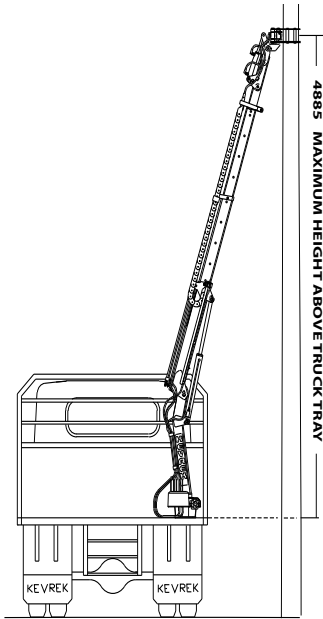

KEVREK POLE GRAB SPECIFICATIONS

POLE GRAB FEATURES:

- SG Conversion
- Leg Cut Out Switch
- Hose Spiral Wrap
- Stainless Lift & Grab Cylinder Rods
- Pole Grab Complete

OPTIONS:

- Hydraulic leg
- Manual swing up leg
- 5 - 8 function pendant
- Fully proportional radio remote control

TECHNICAL FEATURES:

	1500	1000
	Crane with Pole Grab Removed	
Capacity Class	1.50TM (14.6KnM)	1.25TM (12.2KnM)
Maximum Lift Capacity	1250KG @ 1.2M	990 @ 1.2M
Standard Outreach	3.00M	3.00M
With Additional Boom	4.00M	4.00M
Lifting Height Above Base Standard	4.10M	4.10M
With Additional Boom	5.09M	5.09M
Outreach Lifting Capacity	1.20M - 1250KG 2.10M - 714KG 3.00M - 500KG 4.00M - 375KG	1.20M - 990KG 2.10M - 606KG 3.00M - 421KG 4.00M - 310KG
Slewing Torque	2.2KnM	1.75KnM
Slewing Angle	290°	290°
Pump Capacity	4.9 > 7.0L/MIN	4.9 > 7.0L/MIN
Oil Tank Volume	3.0L	3.0L
Working Pressure	3200 PSI (223 BAR)	2500 PSI
Power Consumption	12volt 0>240amp 24volt 50>150amp	50>190amp 50>115amp
Weight - Manual Leg C/W Motor Mount & Storage Mount	18KG	18KG
Swing up Hydraulic Stabiliser Leg	43KG	43KG
Height Folded	1295MM	1295MM
	Crane with Pole Grab Attached	
Complete Weight - Standard Claws	287KG	277KG
Complete Weight - Large Claws	295KG	285KG