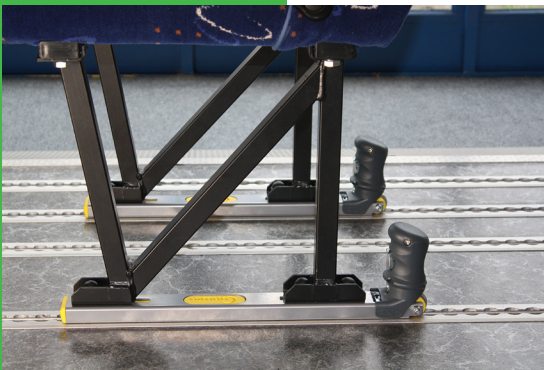

HAL

The first single hand operated seat fixture, designed for ease of operation in any situation

- Easy to grip and operate handle.
- Single release hand trigger
- Rear anchor technology.
- Rattle free setup for the reassurance and comfort of passengers and drivers.
- With the aid of the integrated wheel the lock locates into the rail with ease.

- Anti-tamper mechanism included
- HAL provides versatility as it fits any seat.
- HAL comes with 3 years warranty.
- Transport wheels are available as an accessory to allow you to easily move seats outside the vehicle.